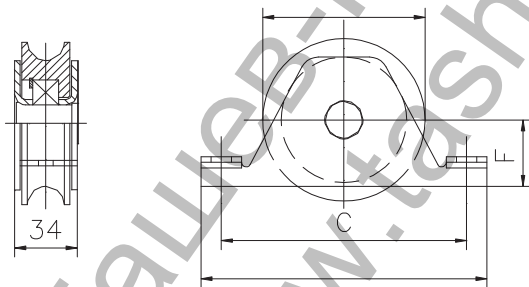

Ролка Estebro® за плъзгачи се врати в кутия ф 100x20 мм,
стоманена, завинтване, U-20

Cod	Dimens.	A	C	ØD	F			Peso Max. Kg
422	80x16	134,5	112	78	29	10	7,15	655
433	90x16	156	132	88	36	10	10,75	655
434	100x16	156	132	98	36	8	9,55	655
435	120x16	185	160	118	45	4	7,35	655
266	150x16	242	219	147	60	2	6,60	655

Family: Sliding door fittings

Material: 11SMn30 steel, box of DD11 steel

Finish: Zinc-plated

Maximum weight supported by the bearing*: 655 kg

Description: Wheel to embed with a 6204 2RS bearing. It is installed in sliding doors to let their displacement over the guide. The installation consists in fitting the wheel into the door's base and fixing it with two M.8 or M.10 screws.

***In perfect conditions of installation, usage and maintenance.**

Продукт: [Ролка Estebro® за плъзгаци се врати в кутия ф 100x20 мм, стоманена, завинтване, U-20](#)

Категория: [Плъзгаци се врати](#)

Бранд: [Estebro®](#)